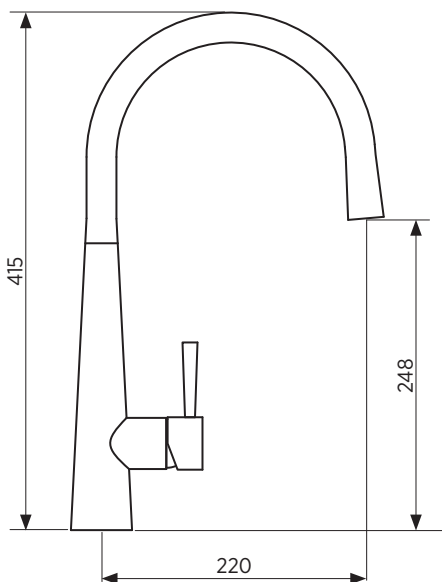

## Swivel sink mixer

Gorgeously subtle tapering stem and head. Tall and elegant. Extreme style.

- Gooseneck design, swivel arm
- Elegant tapering pin lever
- Premium quality

ORDER CODE	191731	Paloma 220 Chrome	[old code: SMT-220K]
	191143	Paloma 200 Black	
WELS	4 star rating, 7.5L/min (T25653)		
HANDLE	Lever handle		
TAPHOLE	35 mm		
CARTRIDGE	Ceramic cartridge		
MATERIAL	Solid brass construction		
COLOUR	Chrome finish or matte black finish		
OTHER	Hot and cold indicators		